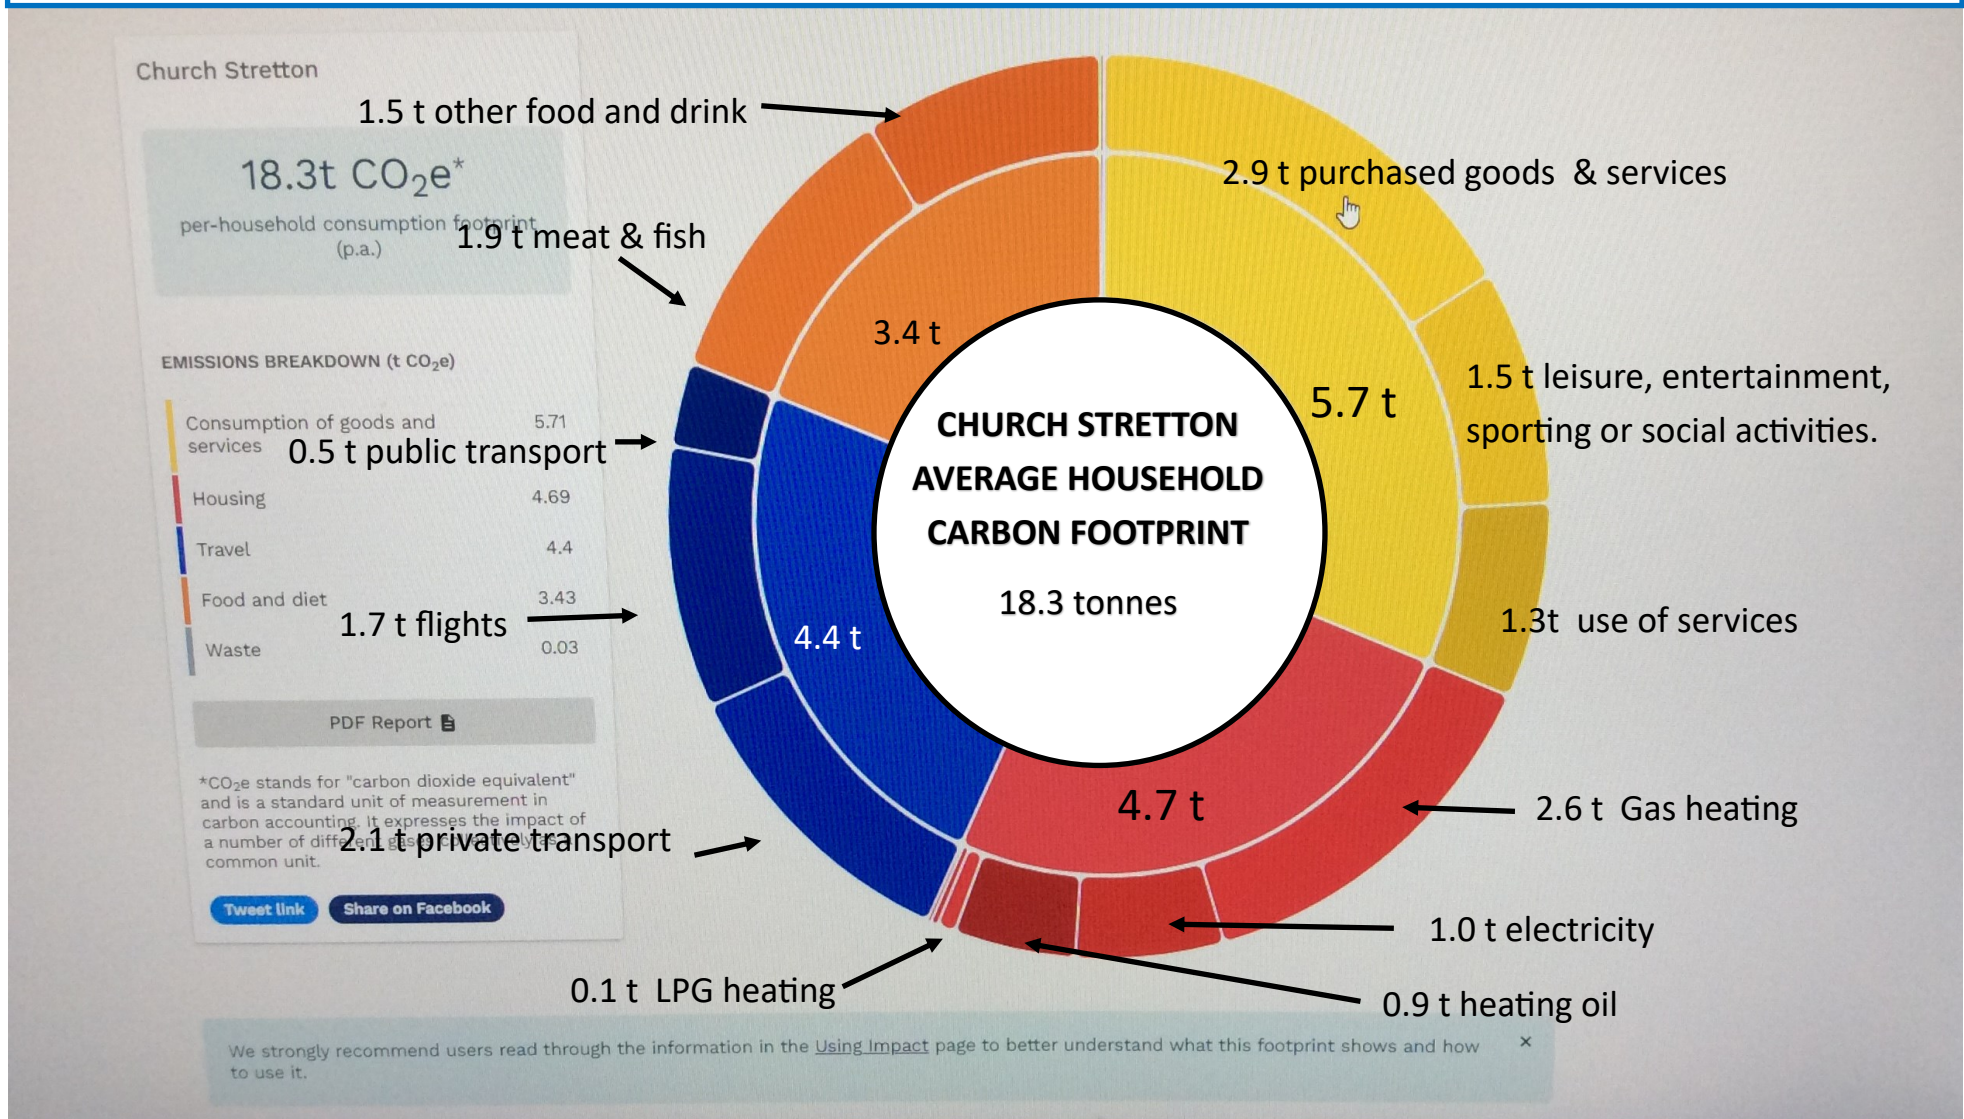

# COMMUNITY CARBON CALCULATOR (<https://impact-tool.org.uk/>)

Exeter University, Centre for Sustainable Energy, Dept for Business, Energy & Industrial Strategy

Do you know what your carbon footprint is?